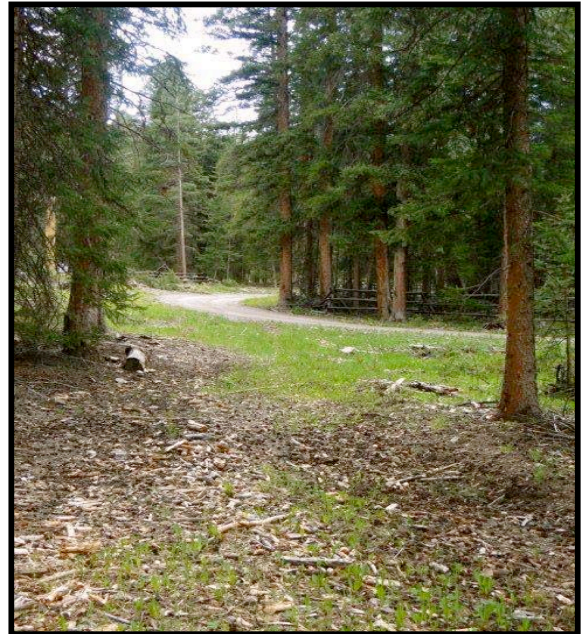

Upper Little Warm Springs Creek Subdivision

4.1 Acre Lot with Building Site near Rushing Creek!

---

39 Spring Creek Trail Lot 39
Dubois, WY

This lot is located in one of the premier horse subdivisions in Dubois. A perfect building site is snuggled amid tall spruce trees near the creek.

One of the last private parcels available bordering millions of acres of Shoshone National Forest!

Lots of wildlife -- herds of deer, elk & moose. Easy access to national forest roads from the property. An outdoor recreationist's paradise!

Electric and water are immediately available.

Build your dream home in this peaceful setting!

Offered at $110,000.00