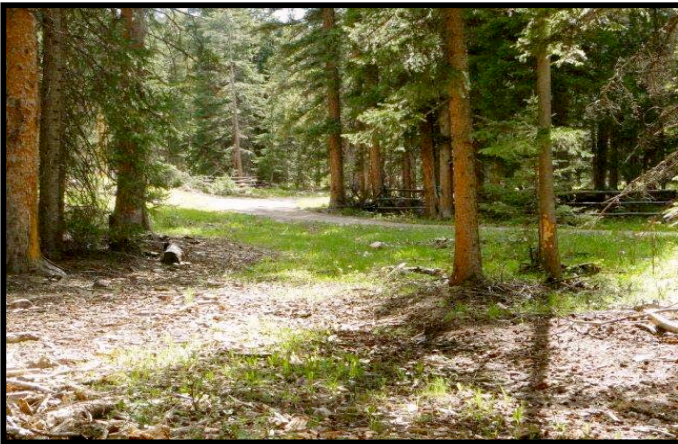

Upper Little Warm Springs Creek Subdivision

4.1 Acre Lot with Building Site near Rushing Creek!

---

39 Spring Creek Trail Lot 39
Dubois, WY

This lot is located in one of the premier horse subdivisions in Dubois. A perfect building site is snuggled amid tall spruce trees near the creek.

One of the last private parcels available bordering millions of acres of Shoshone National Forest!

Lots of wildlife -- herds of deer, elk & moose. Easy access to national forest roads from the property. An outdoor recreationist's paradise!

Electric and water are immediately available.

Build your dream home in this peaceful setting!

Offered at $110,000.00