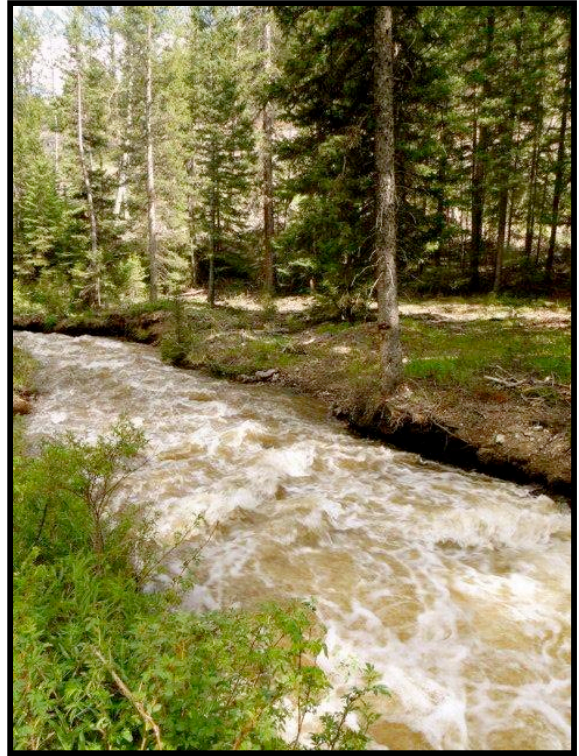

Upper Little Warm Springs Creek Subdivision

4.1 Acre Lot with Building Site near Rushing Creek!

---

39 Spring Creek Trail Lot 39
Dubois, WY

This lot is located in one of the premier horse subdivisions in Dubois. A perfect building site is snuggled amid tall spruce trees near the creek.

One of the last private parcels available bordering millions of acres of Shoshone National Forest!

Lots of wildlife -- herds of deer, elk & moose. Easy access to national forest roads from the property. An outdoor recreationist's paradise!

Electric and water are immediately available.

Build your dream home in this peaceful setting!

Offered at $110,000.00